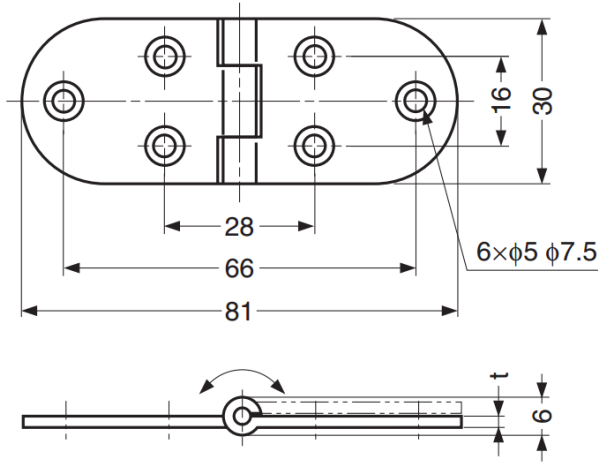

## GMH-83 Tabletop Hinge

### Features

- Available in steel, chrome plated or stainless steel

Part No.	Material	Finish	t	Door Width	Door Height	Door Thickness	Door Weight
GMH-83CR	Steel	Chrome	1.6	Max. 450	Max. 700	Max. 21	Max. 4 kg / 2 pcs
GMH-83S	Stainless Steel 304	Satin	1.5				

### Recommended Screw

- Countersunk head wood screw 3.5

Part No.	Material	Finish	Door Width	Door Height	Door Thickness	Door Weight
GMA-5	Stainless Steel 304	Mirror	Max. 450	Max. 700	Max. 21	Max. 4 kg / 2 pcs