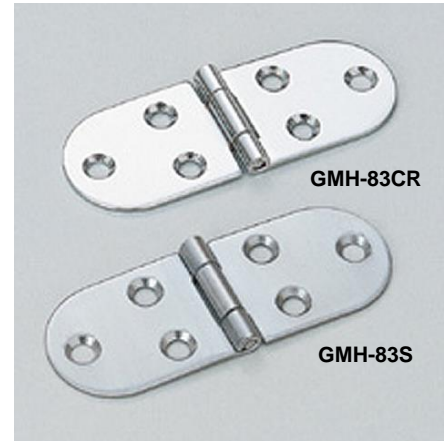

## GMH-83 Tabletop Hinge

### Features

- Available in steel, chrome plated or stainless steel

Part No.	Material	Finish	t	Door Width	Door Height	Door Thickness	Door Weight
GMH-83CR	Steel	Chrome	1.6	Max. 450	Max. 700	Max. 21	Max. 4 kg / 2 pcs
GMH-83S	Stainless Steel 304	Satin	1.5				

## GMA-5 Stainless Steel Tabletop Hinge

### Recommended Screw

- Countersunk head wood screw 3.5

Part No.	Material	Finish	Door Width	Door Height	Door Thickness	Door Weight
GMA-5	Stainless Steel 304	Mirror	Max. 450	Max. 700	Max. 21	Max. 4 kg / 2 pcs