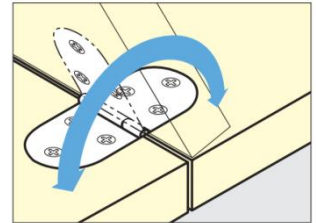

### Features

- Available in steel, chrome plated or stainless steel

Part No.	Material	Finish	t	Door Width	Door Height	Door Thickness	Door Weight
GMH-83CR	Steel	Chrome	1.6	Max. 450	Max. 700	Max. 21	Max. 4 kg / 2 pcs
GMH-83S	Stainless Steel 304	Satin	1.5				