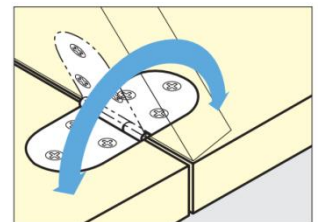

GMA-5 Stainless Steel Tabletop Hinge

Recommended Screw

- Countersunk head wood screw 3.5

Part No.	Material	Finish	Door Width	Door Height	Door Thickness	Door Weight
GMA-5	Stainless Steel 304	Mirror	Max. 450	Max. 700	Max. 21	Max. 4 kg / 2 pcs