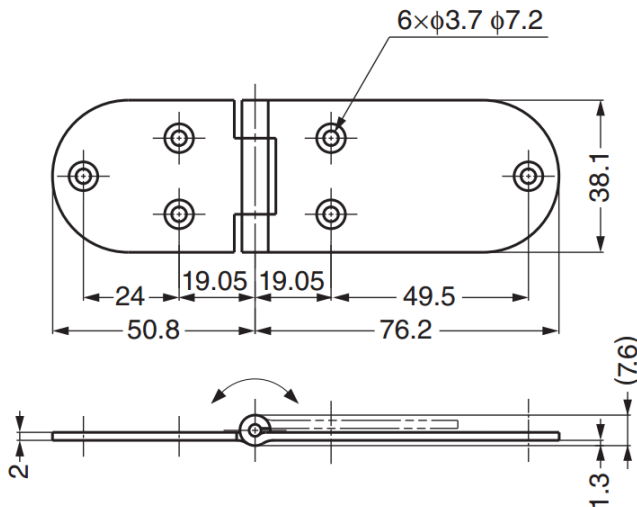

### Features

- Available in steel, chrome plated or stainless steel

Part No.	Material	Finish	t	Door Width	Door Height	Door Thickness	Door Weight
GMH-83CR	Steel	Chrome	1.6	Max. 450	Max. 700	Max. 21	Max. 4 kg / 2 pcs
GMH-83S	Stainless Steel 304	Satin	1.5				

### Recommended Screw

- Countersunk head wood screw 3.5

Part No.	Material	Finish	Door Width	Door Height	Door Thickness	Door Weight
GMA-5	Stainless Steel 304	Mirror	Max. 450	Max. 700	Max. 21	Max. 4 kg / 2 pcs